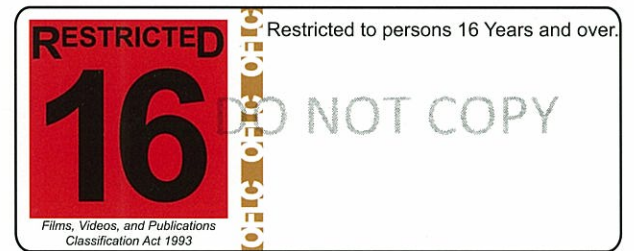

Choosing a movie or game?

CHECK THE LABEL

G means anyone can view

PG means anyone can view, but guidance from a parent or guardian is recommended for younger viewers

M means anyone can view, but it is more suitable for mature viewers

RED means RESTRICTED

R13, R15, R16 or R18 mean it is ILLEGAL to show or give the movie or game to anyone under the age stated on the label

RP labels mean it is ILLEGAL to show or give the movie or game to anyone under the age stated on the label unless accompanied by a parent or guardian